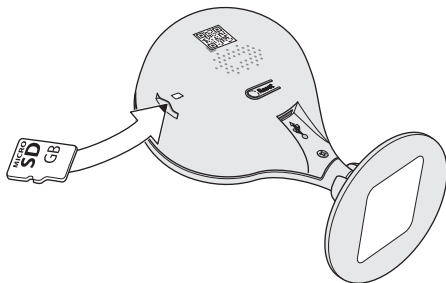

4

3

i

(GB) Declaration of Conformity - (DE) EU Konformitätserklärung / (FR) Declaration UE de Conformité / (ES) Declaración UE de conformidad / (IT) Dichiarazione UE di Conformità

GB: Hereby, ASSA ABLOY Opening Solutions Poland S.A., Ul. Magazynowa 4, 64-100 Leszno, Poland declares that the radio equipment type Yale Indoor Wi-Fi Camera - Full HD SV-DFFX_B / SV-DFFX-B_EU is in compliance with Directive 2014/53/EU. The full text of the EU declaration of conformity is available at the following internet address: www.yalehome.com/doc