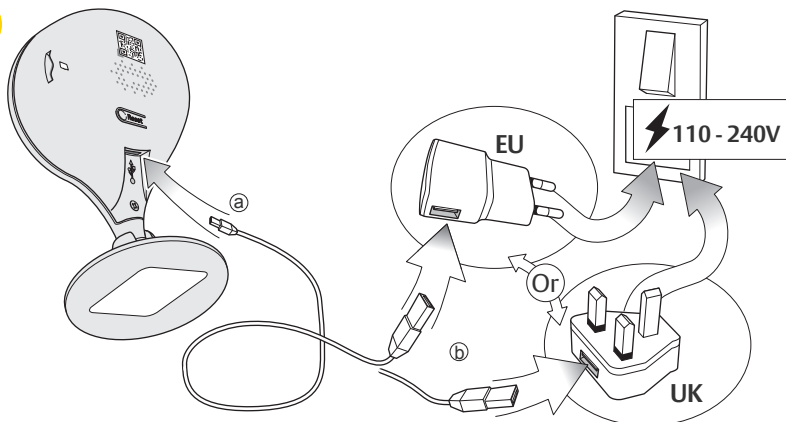

1

2

Maak een account aan

Account erstellen
Créer un compte
Crear una cuenta
Creëren een account

3