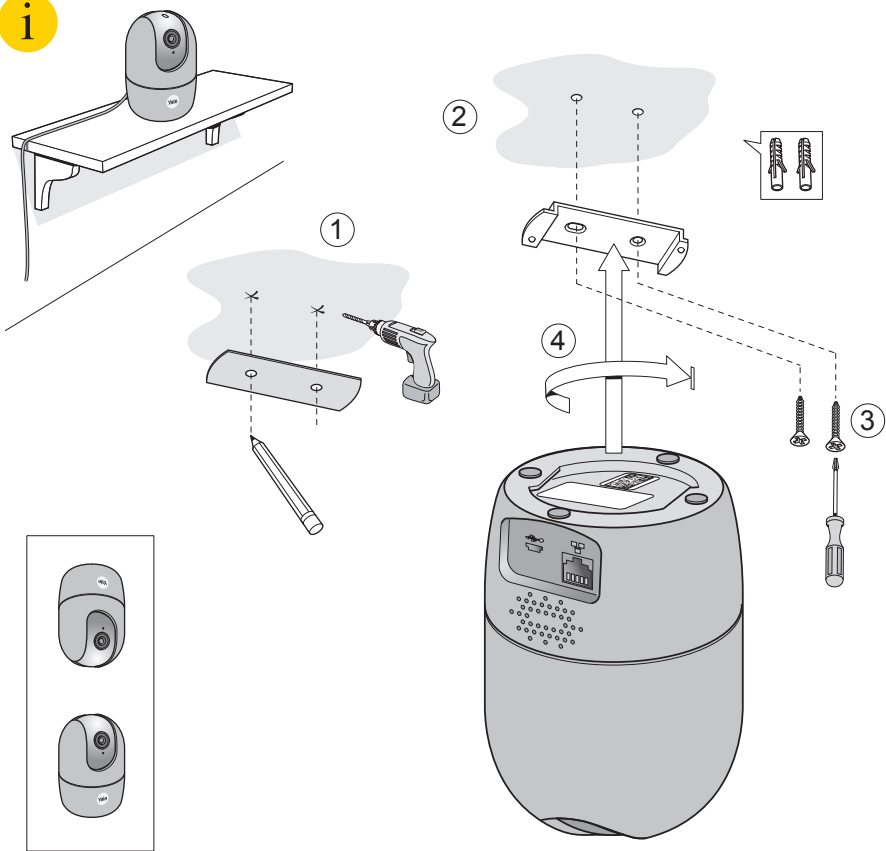

i

i

(GB) Declaration of Conformity - (DE) EU Konformitätserklärung / (FR) Declaration UE de Conformité / (ES) Declaración UE de conformidad / (IT) Dichiarazione UE di Conformità

GB: Hereby, ASSA ABLOY Opening Solutions Poland S.A., Ul. Magazynowa 4, 64-100 Leszno, Poland declares that the radio equipment type Yale Indoor Wi-Fi Camera Pan & Tilt SV-DPFX_B / SV-DPFX_B_EU is in compliance with Directive 2014/53/EU. The full text of the EU declaration of conformity is available at the following internet address: www.yalehome.com/doc